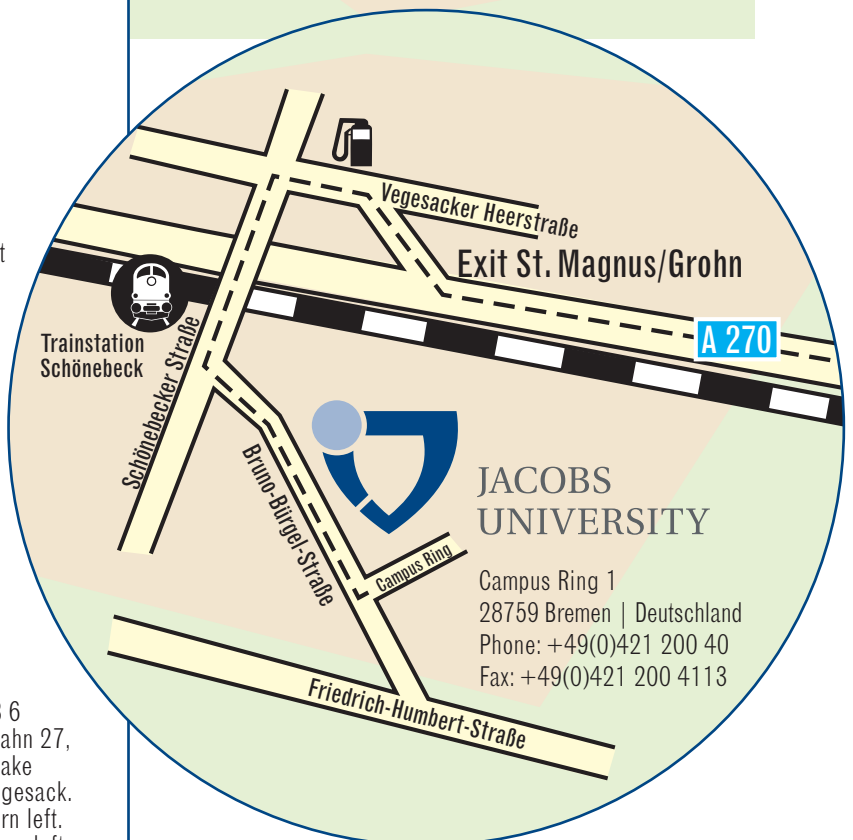

**JACOBS
UNIVERSITY**

Campus Ring 1
28759 Bremen | Deutschland
Phone: +49(0)421 200 40
Fax: +49(0)421 200 4113

More information:
www.jacobs-university.de