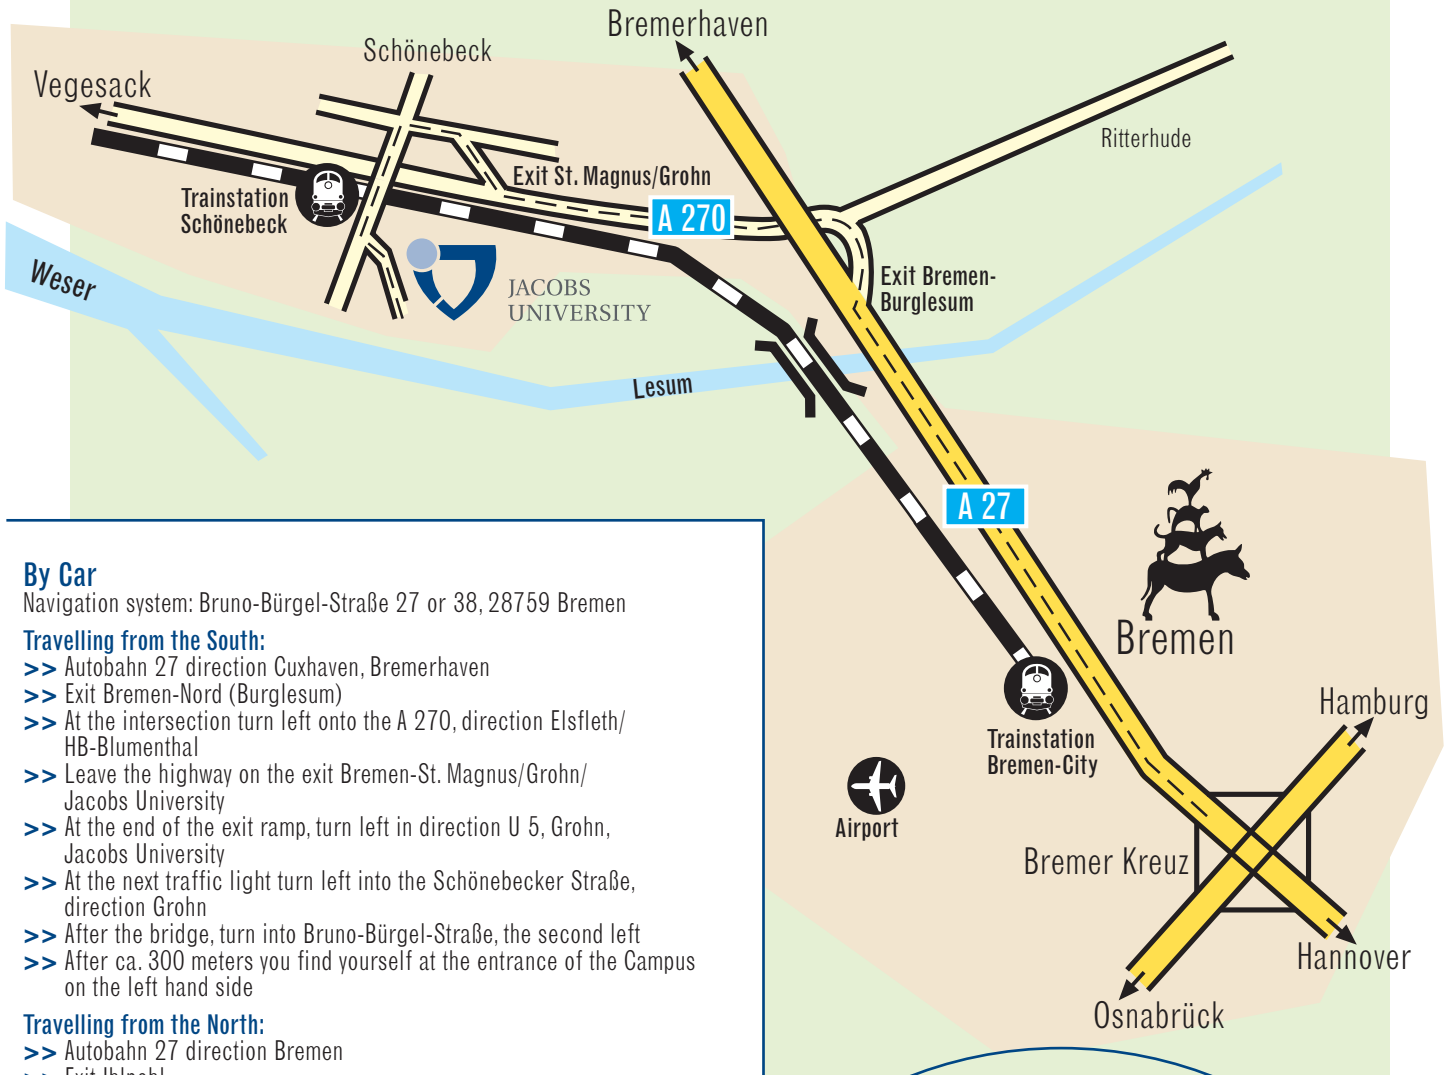

Getting to Jacobs University Bremen

By Car

Navigation system: Bruno-Bürgel-Straße 27 or 38, 28759 Bremen

Travelling from the South:

- >> Autobahn 27 direction Cuxhaven, Bremerhaven
- >> Exit Bremen-Nord (Burglesum)
- >> At the intersection turn left onto the A 270, direction Elsfleth/HB-Blumenthal
- >> Leave the highway on the exit Bremen-St. Magnus/Grohn/Jacobs University
- >> At the end of the exit ramp, turn left in direction U 5, Grohn, Jacobs University
- >> At the next traffic light turn left into the Schönebecker Straße, direction Grohn
- >> After the bridge, turn into Bruno-Bürgel-Straße, the second left
- >> After ca. 300 meters you find yourself at the entrance of the Campus on the left hand side

Travelling from the North:

- >> Autobahn 27 direction Bremen
- >> Exit Ihlpohl
- >> Follow the A 270, direction Bremen-Vegesack
- >> Leave the highway on the exit Bremen-St. Magnus/Grohn/Jacobs University
- >> At the end of the exit ramp, turn left in direction U 5, Grohn, Jacobs University
- >> At the next traffic light turn left into the Schönebecker Straße, direction Grohn
- >> After the bridge, turn into Bruno-Bürgel-Straße, the second left
- >> After ca. 300 meters you find yourself at the entrance of the Campus on the left hand side

By Rail

Trains from Bremen's main station to North Bremen leave every 30 minutes. Take the train heading towards Vegesack and get off at Schönebeck station (sixth stop). From Schönebeck station it is about a five-minute walk down Schönebecker Straße and Bruno-Bürgel-Straße.

By Air

From Bremen Airport, take tram number 6 and get off at Bremen Hauptbahnhof – the main station. Trains from Bremen's main station to North Bremen leave every 30 minutes. Take the train heading towards Vegesack and get off at Schönebeck station (sixth stop). From Schönebeck station it is about a five-minute walk down Schönebecker Straße and Bruno-Bürgel-Straße.

If you are coming to Jacobs University Bremen by car, take Route B 6 from the Bremen airport towards Bremen City Center and the Autobahn 27, direction Vegesack. Take the Autobahn 27 North from Bremen and take Exit 16 (Bremen Nord). Get onto A 270 heading towards Bremen-Vegesack. Take the exit St. Magnus/Grohn/Schönebeck. From the exit ramp, turn left. At the next traffic light turn left again into Schönebecker Straße, then left again into Bruno-Bürgel-Straße. After about 300 meters, turn left at the main entrance.